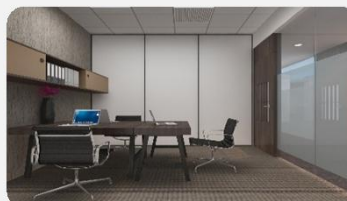

JASMIN

10,000,000 VND
/Monthly (3 pax)

<Include>
10 m2
Available for 3 persons working
3 desks&chairs and 1 shelf

ROSE

10,000,000 VND
/Monthly (3 pax)

<Include>
10 m2
Available for 3 persons working
3 desks&chairs and 1 shelf