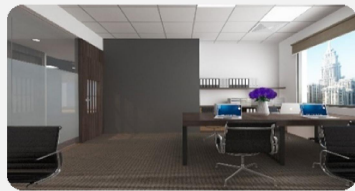

MOMIJI

20,500,000 VND
/Monthly (5 pax)

<Include>
16.5 m2
Available for 5 persons working
6 desks&chairs and 1 shelf

LOTUS

21,000,000 VND
/Monthly (6 pax)

<Include>
17 m2
Available for 6 persons working
6 desks&chairs and 1 shelf